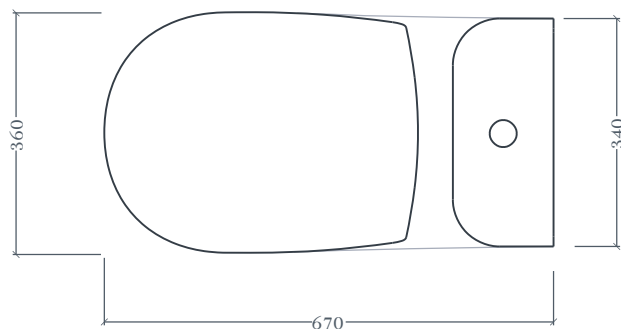

FILE 2.0 | FLV003

Sanitario monoblocco 36*45 H87 High back to wall WC 36*45 H87

Peso: KG 31
Weight: KG 31

N.B. Indicated size could have a variation of about 0,6% due to use of the moulds or the variations of the materials' technical characteristics used in the mixture.

N.B. Indicated size could have a variation of about 0,6% due to use of the moulds or the variations of the materials' technical characteristics used in the mixture.