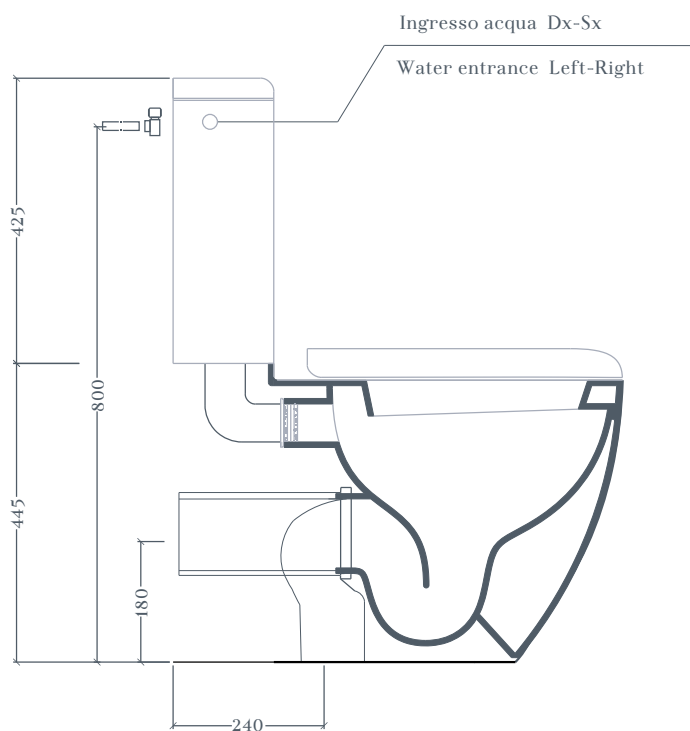

FILE 2.0 | FLV003

Sanitario monoblocco 36*45 H87 High back to wall WC 36*45 H87

Peso: KG 31
Weight: KG 31

N.B. Indicated size could have a variation of about 0,6% due to use of the moulds or the variations of the materials' technical characteristics used in the mixture.

N.B. Indicated size could have a variation of about 0,6% due to use of the moulds or the variations of the materials' technical characteristics used in the mixture.