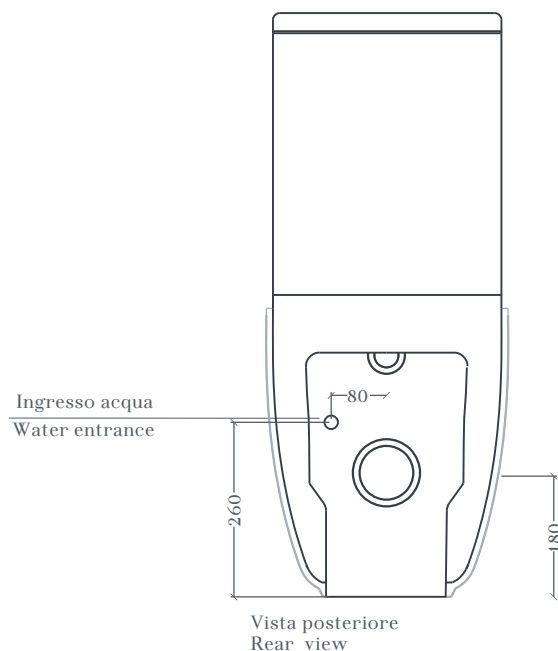

FILE 2.0 | FLV003

Sanitario monoblocco 36*45 H87 High back to wall WC 36*45 H87

Peso: KG 31
Weight: KG 31

N.B. Indicated size could have a variation of about 0,6% due to use of the moulds or the variations of the materials' technical characteristics used in the mixture.

N.B. Indicated size could have a variation of about 0,6% due to use of the moulds or the variations of the materials' technical characteristics used in the mixture.