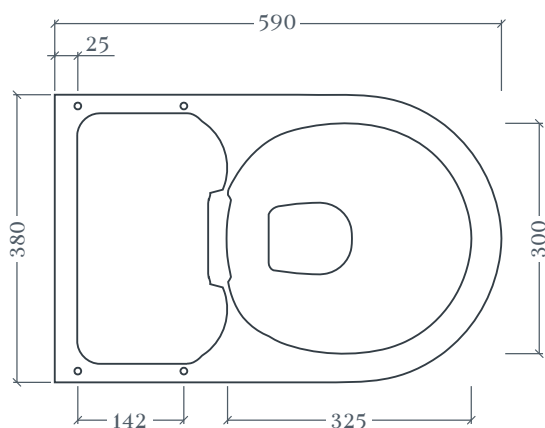

## HYPE | HYV001

Wc sospeso Senza Brida multi-funzione 38\*59  
Wall-hung multi-function Rimless WC 38\*59

Peso: KG 23  
Weight: KG 23

Top view

Side view

Back view

ATTENZIONE! Accessori non inclusi  
ATTENTION! Accessories not included

Acqua | Water ●  
Corrente | Electricity ●

Lunghezza tubo flessibile 3/8": 150mm dal muro  
Lunghezza cavo elettrico: 250mm dal muro  
3/8" Flexible hose length: 150mm from the wall  
Power cord length: 250mm from the wall

N.B. Indicated size could have a variation of about 0,6% due to usure of the moulds or the variations of the materials' technical characteristics used in the mixture.