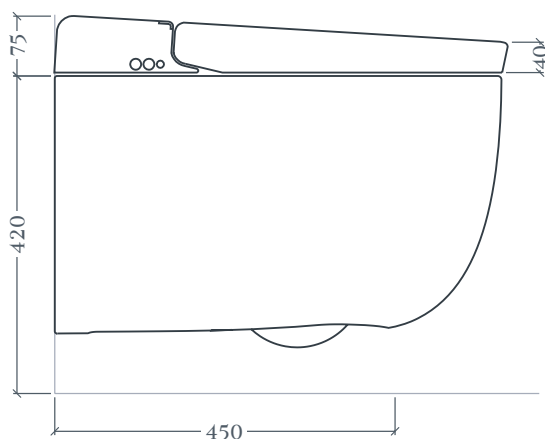

## HYPE | HYV001

Wc sospeso Senza Brida multi-funzione 38\*59  
Wall-hung multi-function Rimless WC 38\*59

Peso: KG 23  
Weight: KG 23

Top view

Side view

Back view

ATTENZIONE! Accessori non inclusi  
ATTENTION! Accessories not included

Acqua | Water ●  
Corrente | Electricity ●

Lunghezza tubo flessibile 3/8": 150mm dal muro  
Lunghezza cavo elettrico: 250mm dal muro  
3/8" Flexible hose length: 150mm from the wall  
Power cord length: 250mm from the wall

N.B. Indicated size could have a variation of about 0,6% due to usure of the moulds or the variations of the materials' technical characteristics used in the mixture.