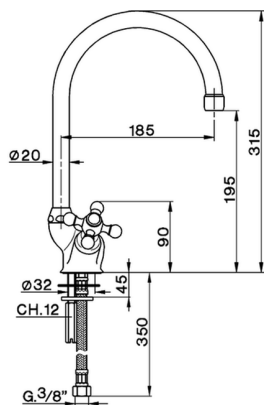

## Sink mixer ARCANA CERAMIC\_AC000530

MODEL **AC000530**

Sink mixer,swivel spout