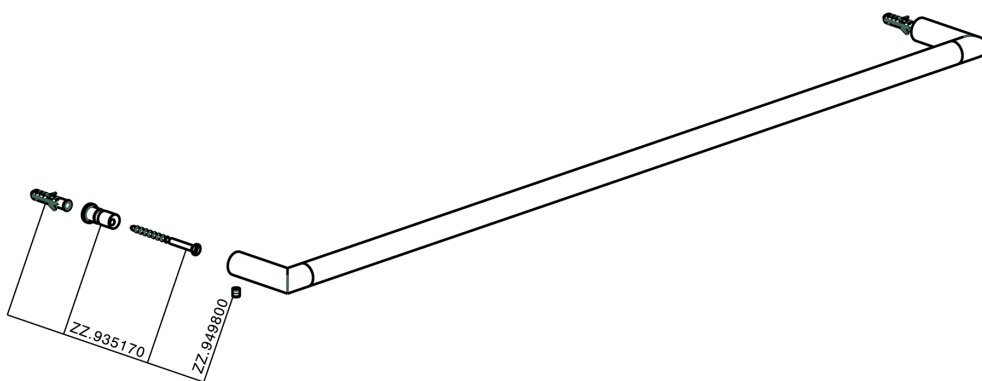

Porta salviette ACCESSORI BAGNO

SY090103

<https://www.cisal.it/porta-salviette-accessori-bagnosy090103>

2023-08-23