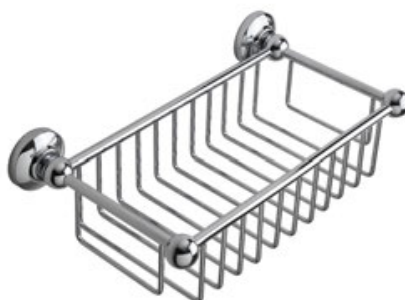

NE10DX - NE10SX
Porta Sapone e Salviette Dx o Sx
Soap holder and Towel holder Dx or Sx
A 2.2660 B 2.7280
L 40 - H.5 - P.17

NE10DDX - NE10DSX
Dosa sapone e Salviette Dx o Sx
Soap Dispenser and Towel holder Dx or Sx
A 3.2340 B 3.7400
L 38 - H.18 - P.15