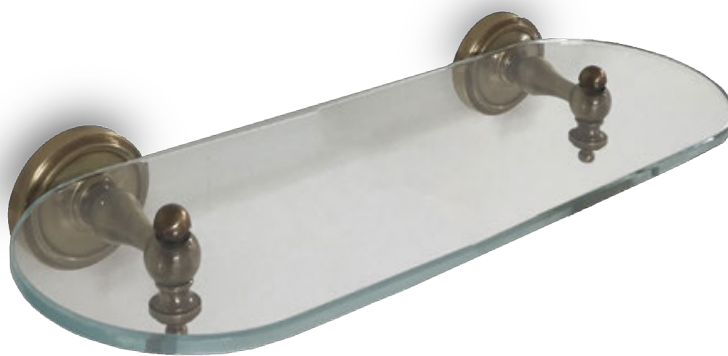

SU05P
Mensola Cristallo Piccola
Small Crystal Shelf
A 3.7250 B 4.1520
L. 40 - H. 6 - P. 13

SU05
Mensola Cristallo Media
Medium Crystal Shelf
A 4.1520 B 4.6350
L. 60 - H. 6 - P. 13

SU05G
Mensola Cristallo Grande
Big Crystal Shelf
A 4.6350 B 5.5560
L. 80 - H. 6 - P. 13