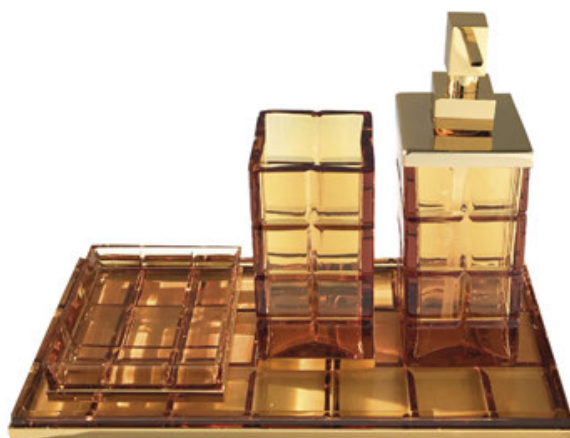

../AM
Cristallo Ambra - Amber Crystal
A +10% B +10%