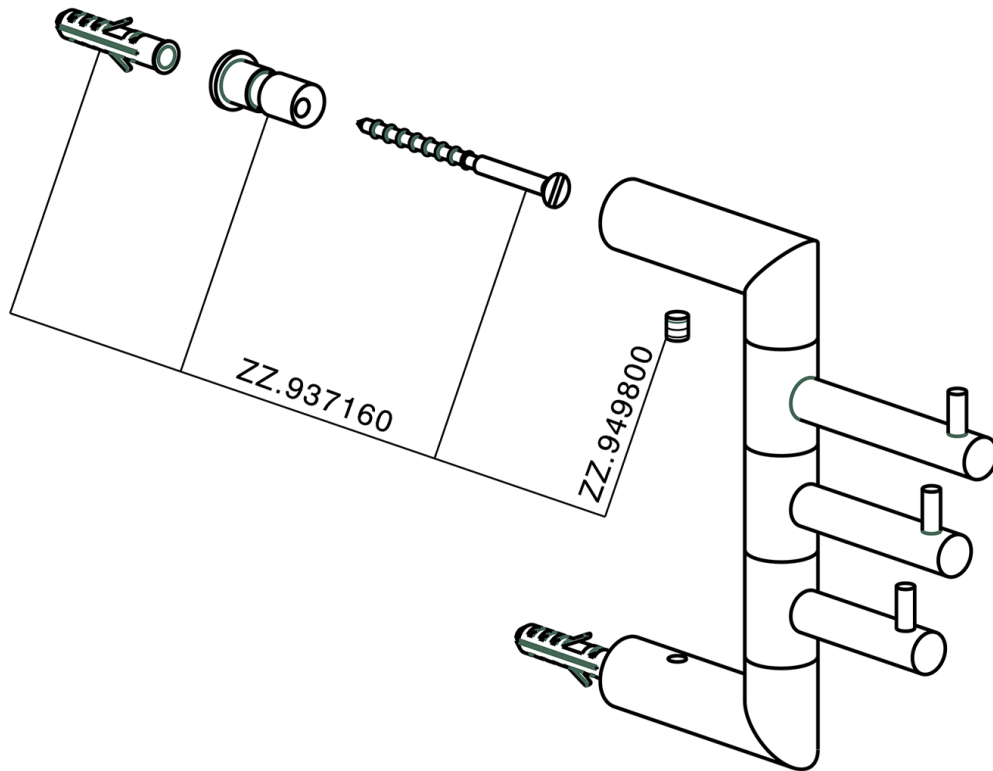

Appendino multiplo ACCESSORI BAGNO

SY090700

<https://www.cisal.it/appendino-multiplo-accessori-bagnosy090700>

2023-08-23