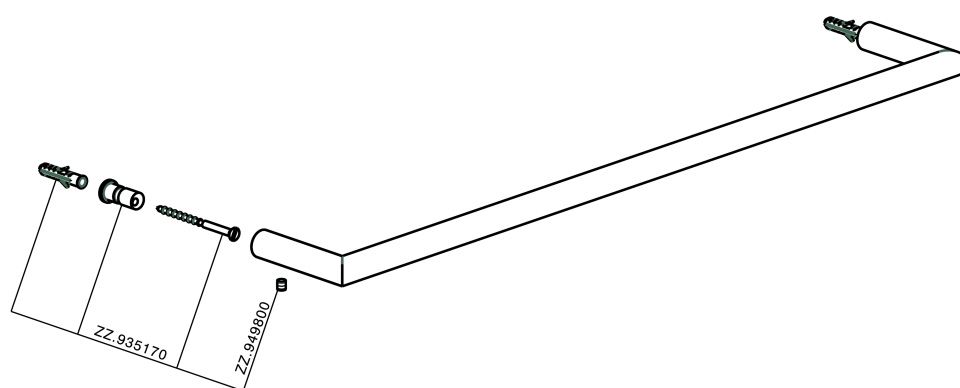

Porta salviette ACCESSORI BAGNO

SY090102

<https://www.cisal.it/porta-salviette-accessori-bagnosy090102>

2023-08-23